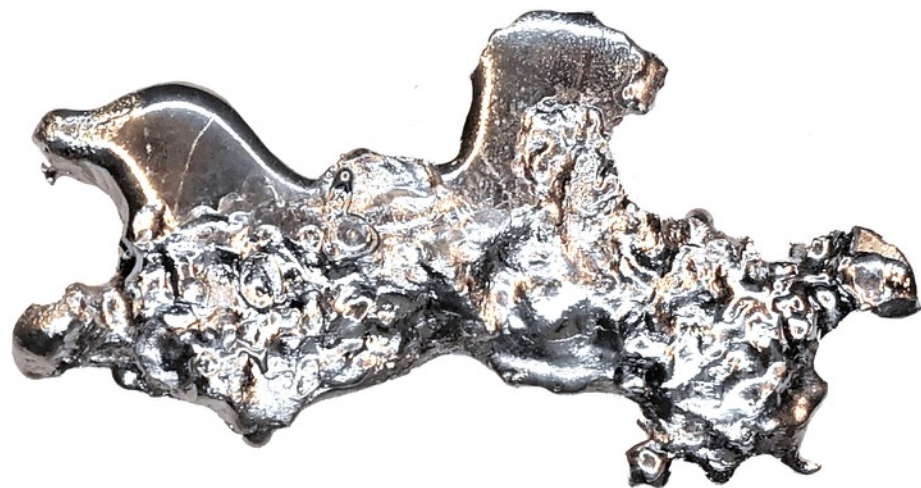

ELENA NEMKOVA

While I was not in love, I knew very well, what love is

Wall sculptures melted by the bodies

While I was not in love, I knew very well, what love is
n°6 Sculpture 2018
Gallium 99.99 % (Piece melted by a body)
65 x 140 x 25 mm

While I was not in love, I knew very well, what love is
n°6 Sculpture 2018
Gallium 99.99 % (Piece melted by a body)
80 x 135 x 25 mm

While I was not in love, I knew very well, what love is
n°6 Sculpture 2018
Gallium 99.99 % (Piece melted by a body)
50 x 95 x 25 mm

While I was not in love, I knew very well, what love is
n°6 Sculpture 2018
Gallium 99.99 % (Piece melted by a body)
75 x 115 x 25 mm

While I was not in love, I knew very well, what love is
n°6 Sculpture 2018
Gallium 99.99 % (Piece melted by a body)
50 x 125 x 25 mm

While I was not in love, I knew very well, what love is
n°6 Sculpture 2018
Gallium 99.99 % (Piece melted by a body)
60 x 105 x 25 mm